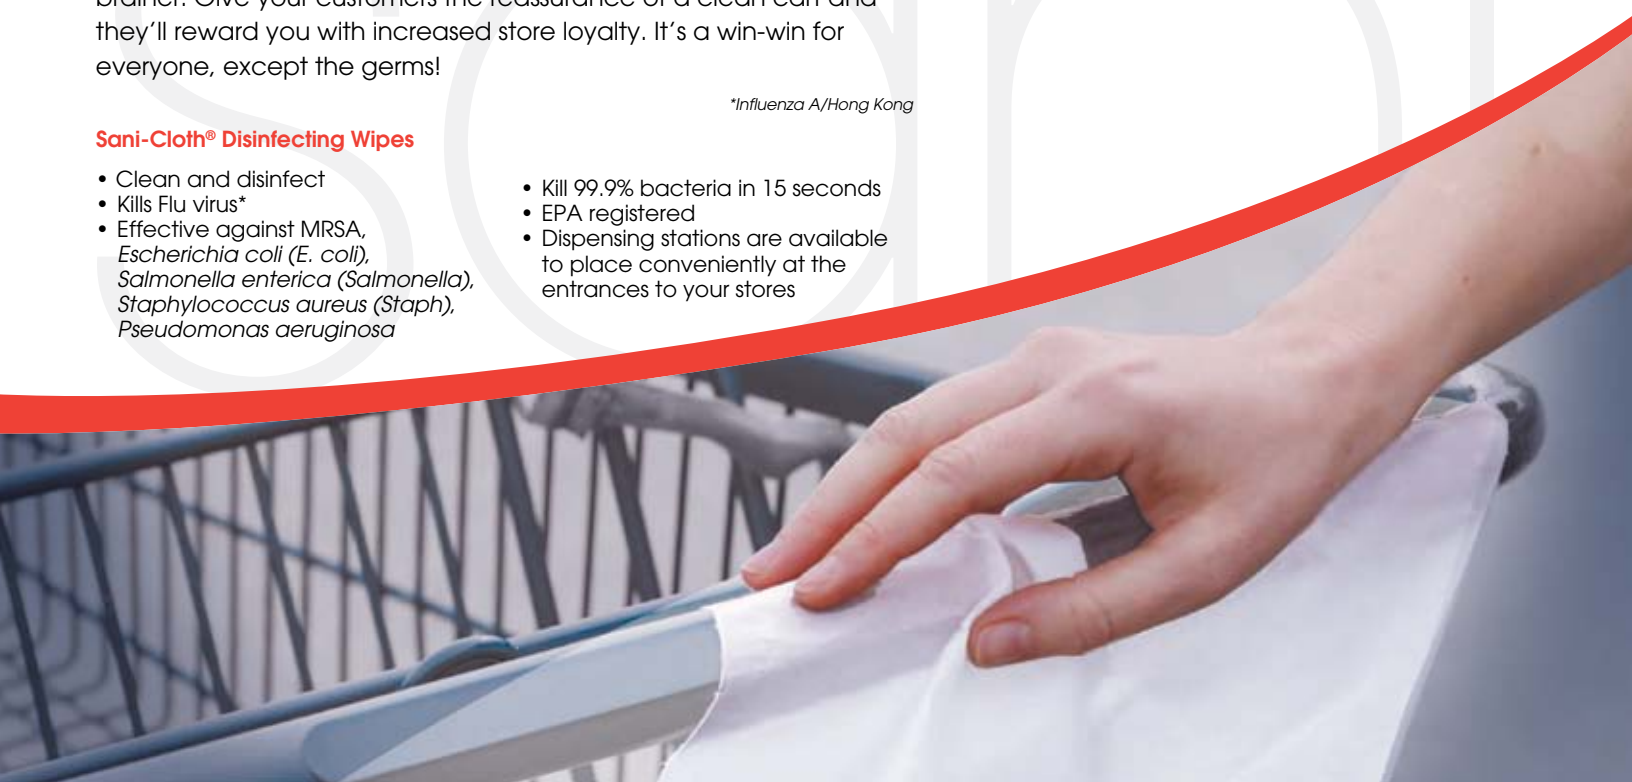

PROFESSIONAL®

wipe your world clean™

SANI-CLOTH®

{ disinfecting wipes }

What do customers dislike more than a cart with a wobbly wheel?

A dirty cart. Worse still, a cart that can potentially spread harmful bacteria and germs from one customer to the next. Left unsanitized, your stores' carts are delivery devices for germs like *E. coli* and *Salmonella*. Tests performed by labs across the United States confirm these germs – spread from dirty hands, dirty diapers, and leaky fresh meat or poultry packages – are often present on shopping cart handles and baby seats. Sani-Cloth® Disinfecting Wipes kill these and other potentially harmful germs, including flu virus*. It's a no brainer: Give your customers the reassurance of a clean cart and they'll reward you with increased store loyalty. It's a win-win for everyone, except the germs!

*Influenza A/Hong Kong

Sani-Cloth® Disinfecting Wipes

- Clean and disinfect
- Kills Flu virus*
- Effective against MRSA, *Escherichia coli* (*E. coli*), *Salmonella enterica* (*Salmonella*), *Staphylococcus aureus* (*Staph*), *Pseudomonas aeruginosa*
- Kill 99.9% bacteria in 15 seconds
- EPA registered
- Dispensing stations are available to place conveniently at the entrances to your stores